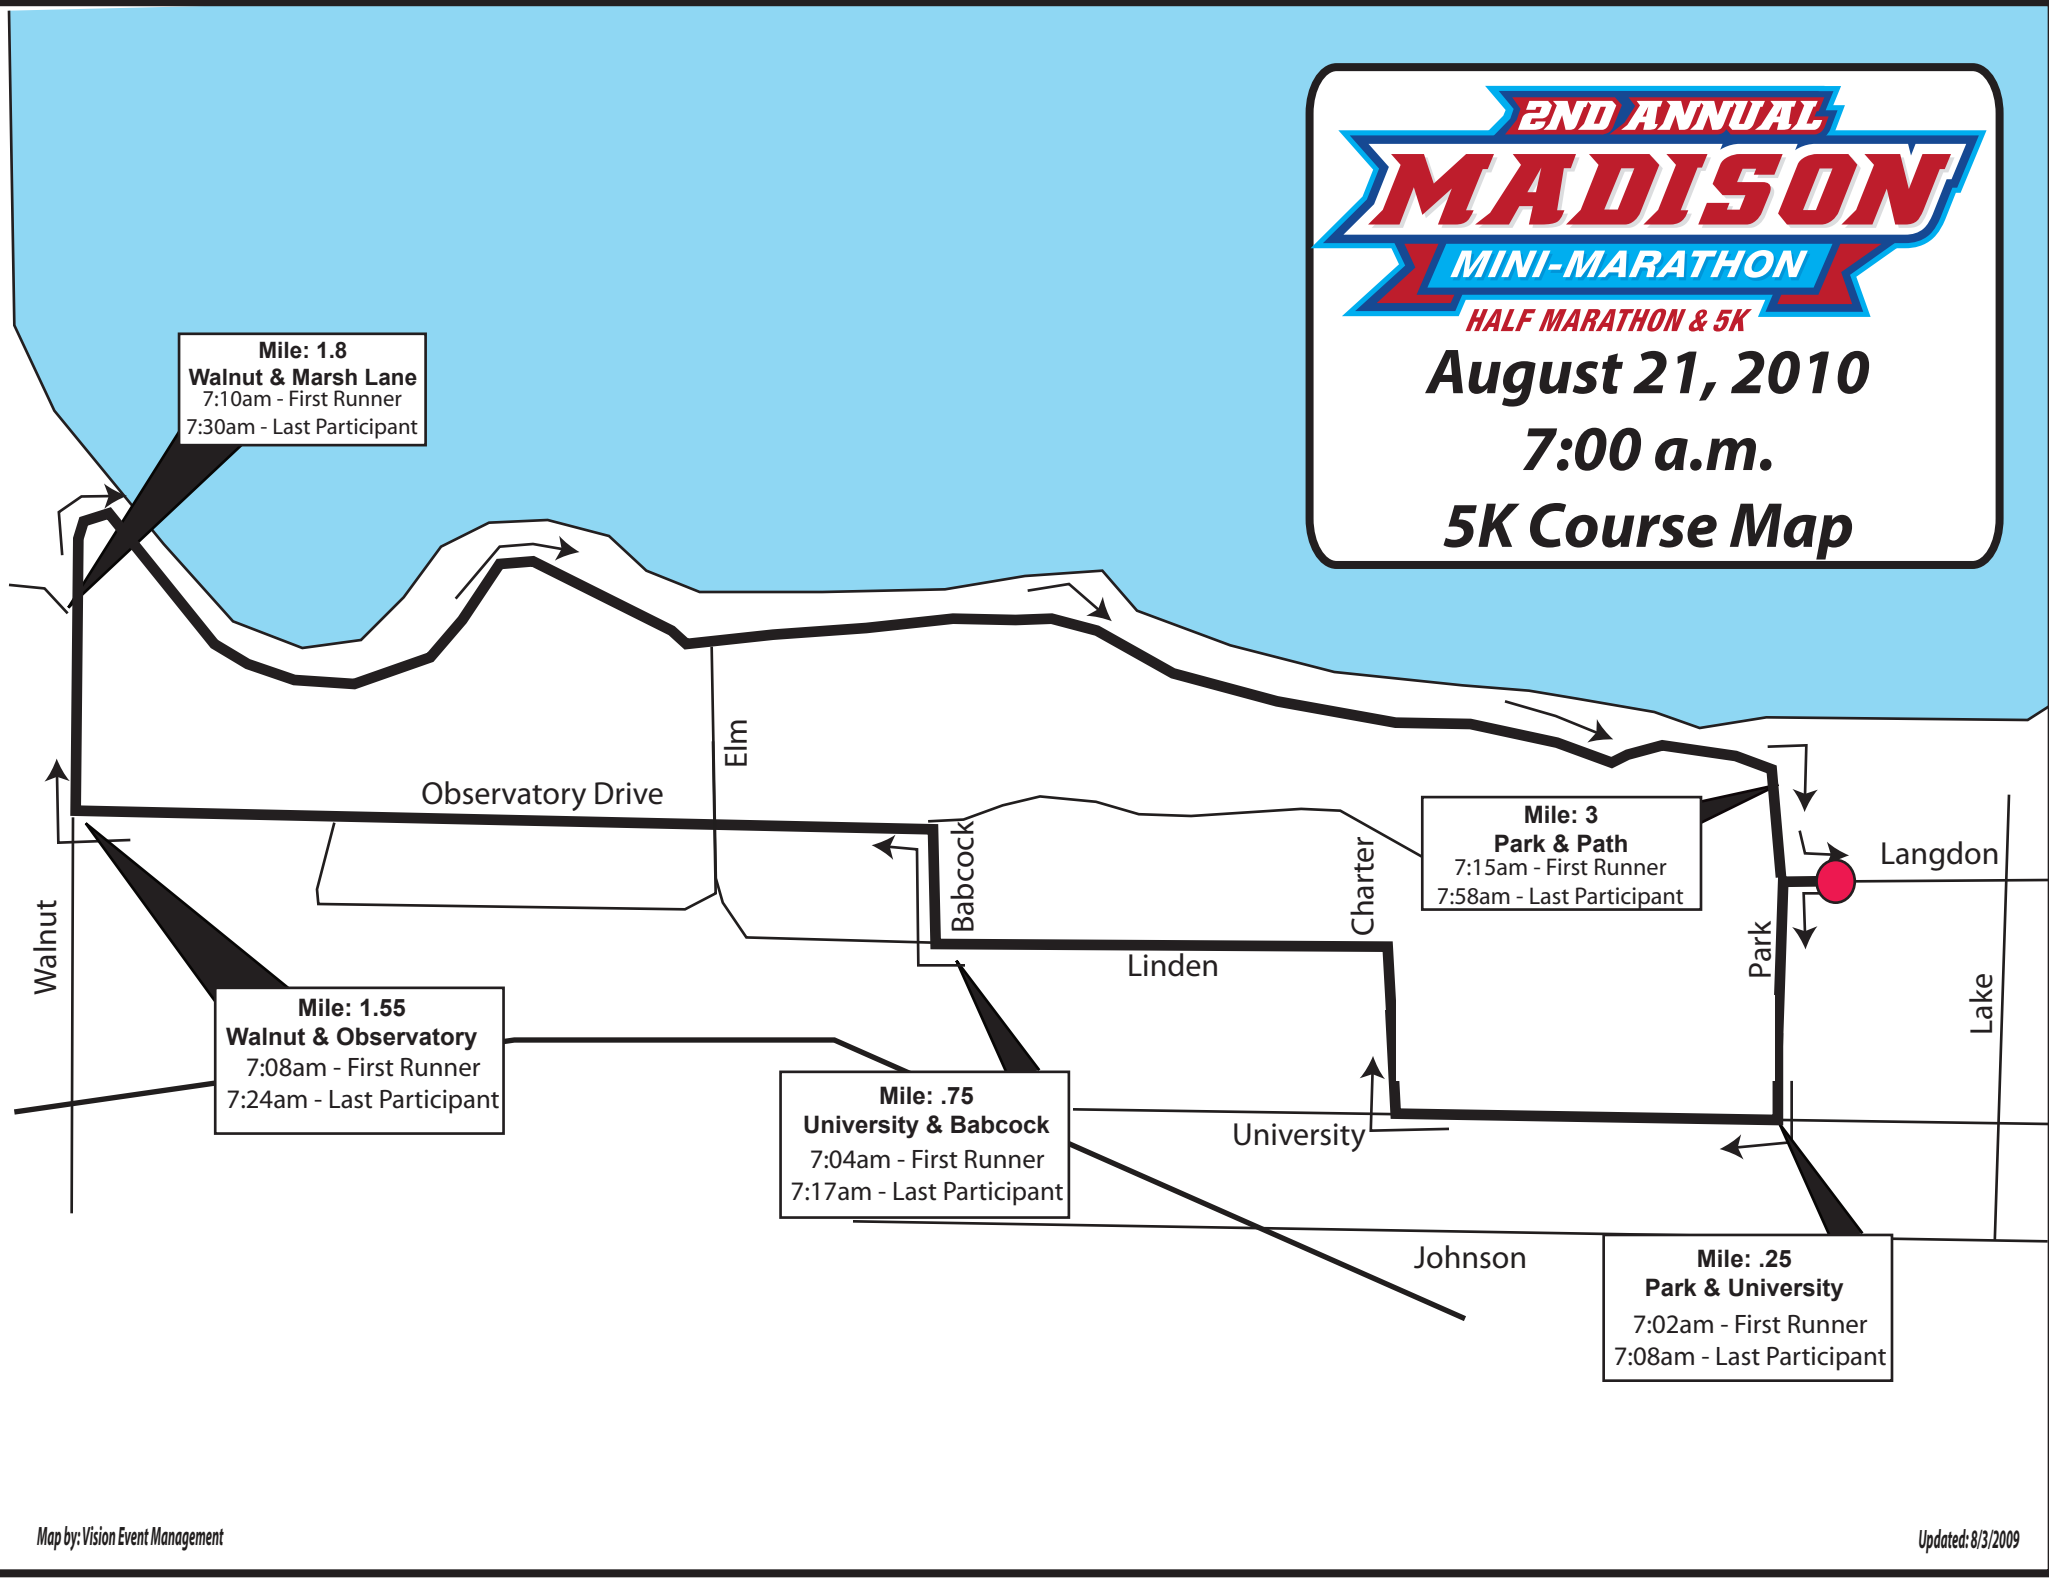

2ND ANNUAL
MADISON
MINI-MARATHON
HALF MARATHON & 5K
August 21, 2010
7:00 a.m.
5K Course Map

Mile: 1.8
Walnut & Marsh Lane
 7:10am - First Runner
 7:30am - Last Participant

Mile: 3
Park & Path
 7:15am - First Runner
 7:58am - Last Participant

Mile: 1.55
Walnut & Observatory
 7:08am - First Runner
 7:24am - Last Participant

Mile: .75
University & Babcock
 7:04am - First Runner
 7:17am - Last Participant

Mile: .25
Park & University
 7:02am - First Runner
 7:08am - Last Participant